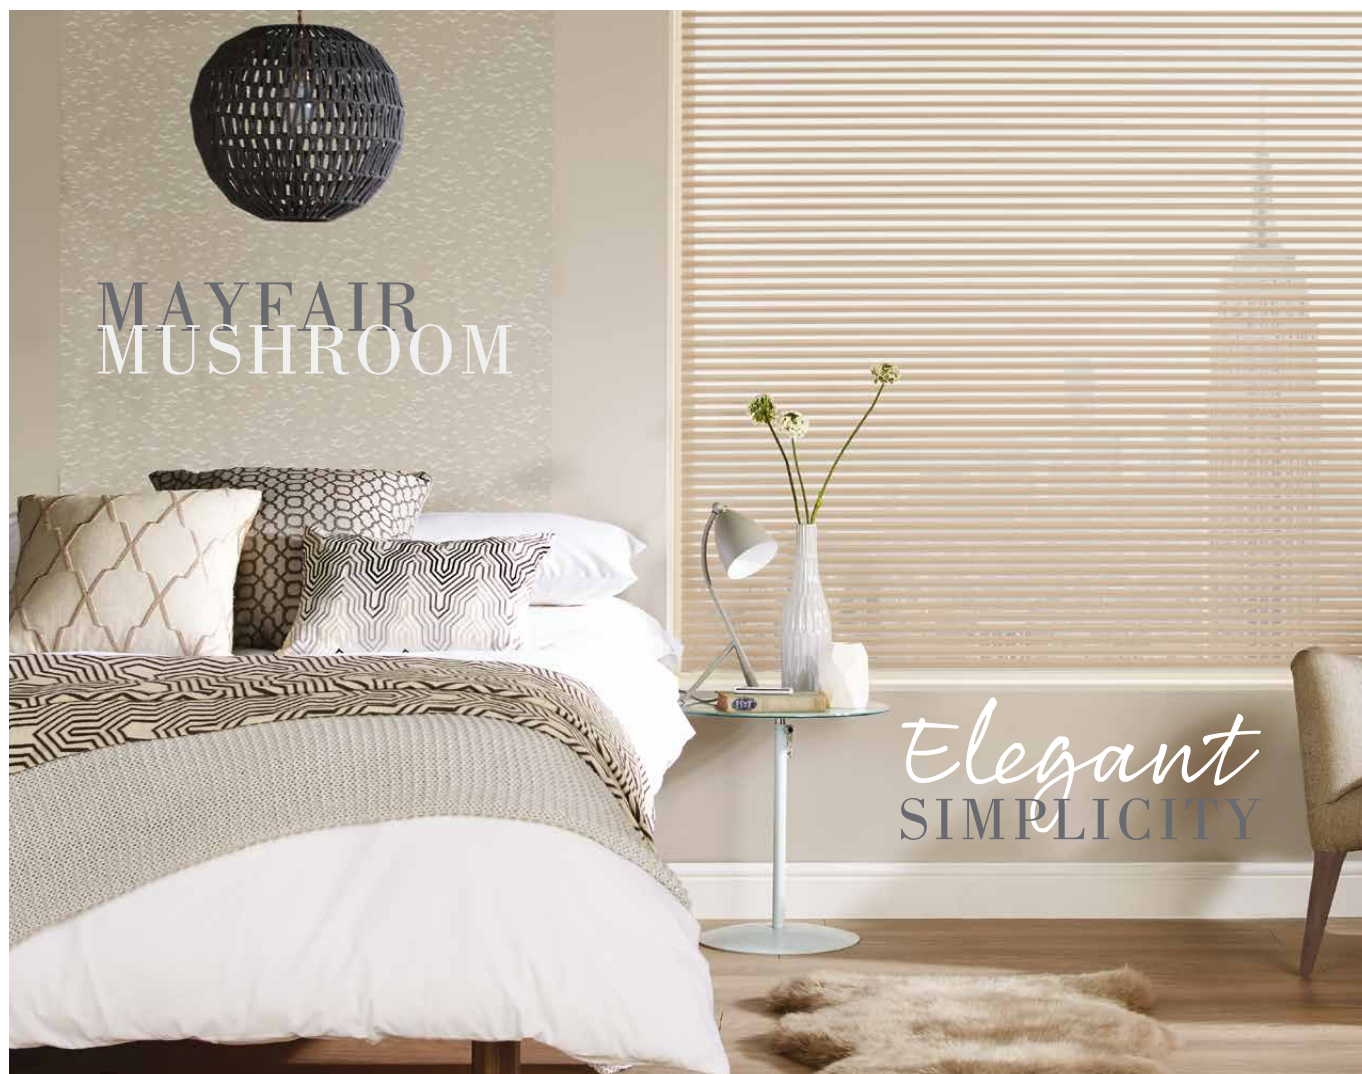

VISAGE
window shading

LOUVOLITE

WHAT'S YOUR STYLE?

the visage blind collection

Add a touch of style and luxury to your room with Visage blinds, a brand new window furnishing that revolutionises the way light and privacy is controlled, bringing a soft and soothing ambience to your room.

MAYFAIR SNOW

CONTEMPORARY modern shading

The Visage blind fabric collection is an extensive range of luxury fabrics, colours and textures, all carefully created in order to complement any interior design. The collection is truly impressive and embraces current tastes and trends making it a stylish addition to your home.